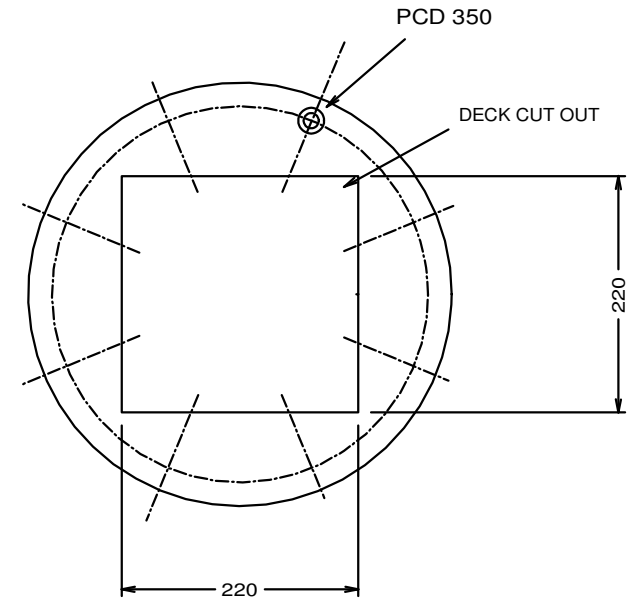

IF IN DOUBT PLEASE ASK

MAX PULL 4000 KG DEPENDING ON MOTOR FITTED
 MAX PRESSURE 200 BAR

MOUNTING DETAIL

ISSUE	ALTERATION	DATE	DRN	DATE

HARDY

UNIT D MILDMAY IND EST, FOUNDRY LANE
 BURNHAM ON CROUCH, ESSEX, CM08SH
 TEL: 00 44 (0) 1621 782726 FAX: 00 44 (0) 1621 785645

REF

TITLE
C250 CAPSTAN
NO:
H P 250 CA GA 01
ISSUE:
1