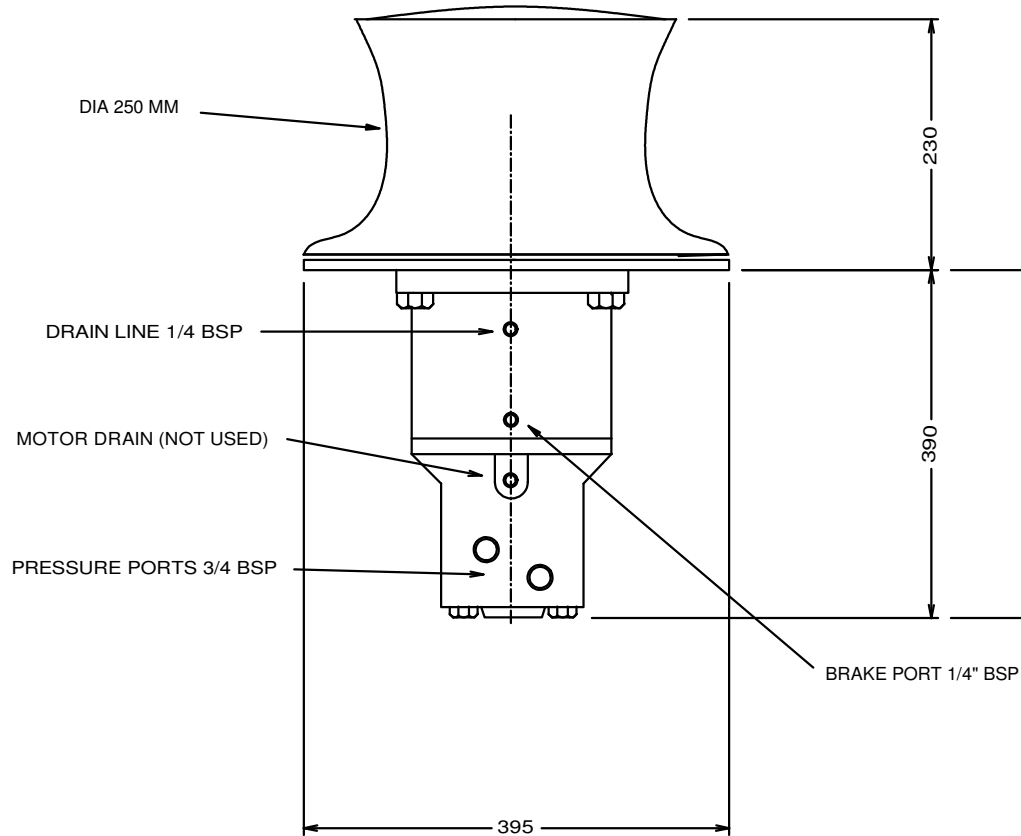

IF IN DOUBT PLEASE ASK

MAX PULL 4000 KG DEPENDING ON MOTOR FITTED
 MAX PRESSURE 200 BAR

MOUNTING DETAIL

ISSUE	ALTERATION	DATE	DRN	DATE

HARDY

UNIT D MILDMAY IND EST, FOUNDRY LANE
 BURNHAM ON CROUCH, ESSEX, CM08SH
 TEL: 00 44 (0) 1621 782726 FAX: 00 44 (0) 1621 785645

REF

TITLE
C250 CAPSTAN
NO:
H P 250 CA GA 01
ISSUE:
1